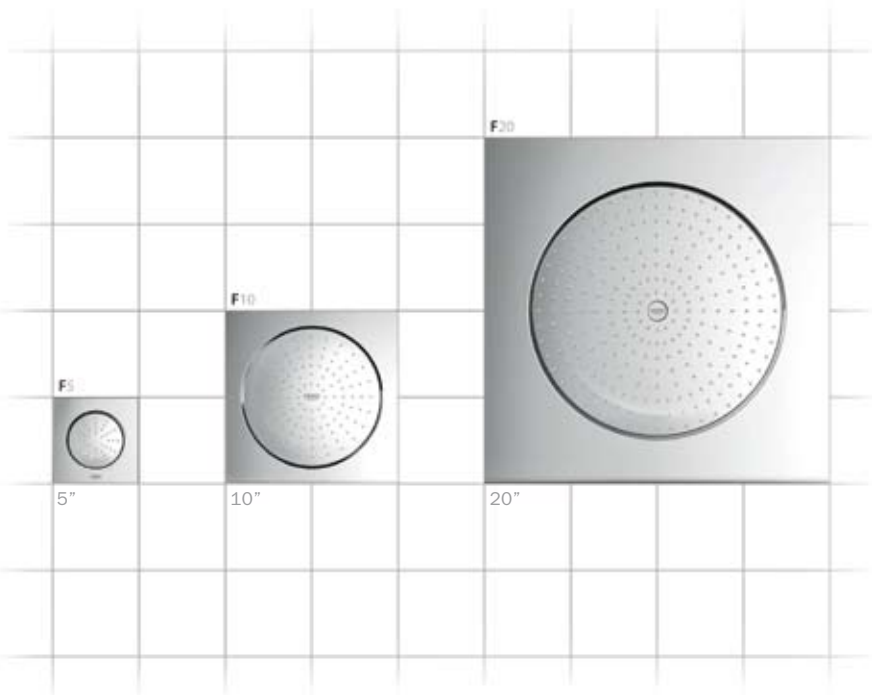

Rainshower®

F-Series **NEW**

Minimalist Design, Maximum Showering

The Rainshower F-Series of shower heads and body sprays provides total freedom, affording consumers the flexibility to create their preferred interaction with water. The super-flat panels blend seamlessly into any environment, maximizing the showering space. Combined with a thermostat and hand shower from one of GROHE's contemporary faucet lines, Rainshower F-Series creates a customized showering zone that adheres to the GROHE Sensual Minimalism philosophy – minimalist in design, yet comfortable, functional and enticing to use.

Performance Features:

- **SpeedClean®** anti-lime system – a simple wipe of a finger is all that is needed to remove limescale and maintain “like-new” performance
- **GROHE DreamSpray®** Technology – advanced shower engines efficiently distribute an equal, consistent flow of water to every single nozzle for a shower experience that is second to none
- **GROHE FlowBalance** allows adjustment of the flow rate of each body spray to match your preference
- **GROHE StarLight®** Technology for a deep, lustrous long lasting chrome finish

GROHE America, Inc.
Tel. 1.630.582.7711
info@groheamerica.com
www.groheamerica.com

GROHE Canada, Inc.
Tel. 1.888.644.7643
info@grohe.ca
www.grohe.ca

GROHE
ENJOY WATER®