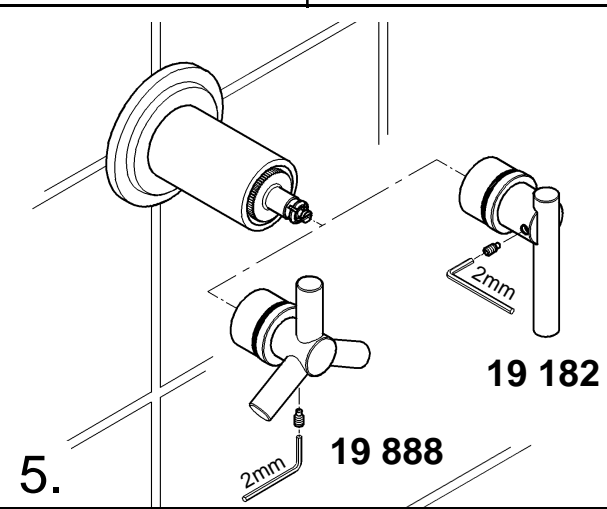

# GROHE

WATER TECHNOLOGY

1.

2.

3.

4.

5.

94.020.031/ÄM 84 370/03.02