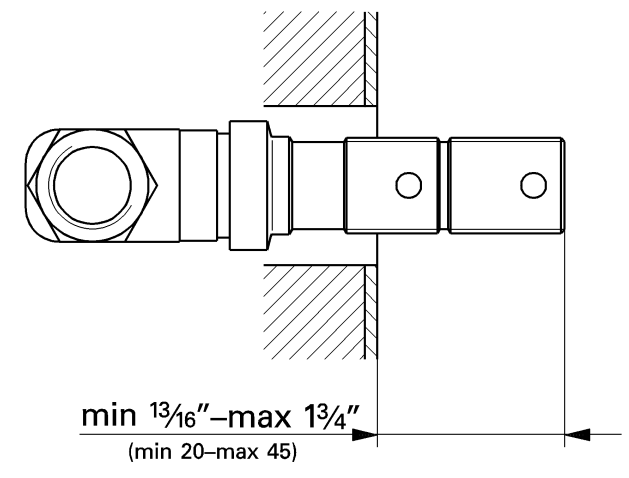

# GROHE

WATER TECHNOLOGY

1.

2.

3.

4.

5.

94.020.031/ÄM 84 370/03.02