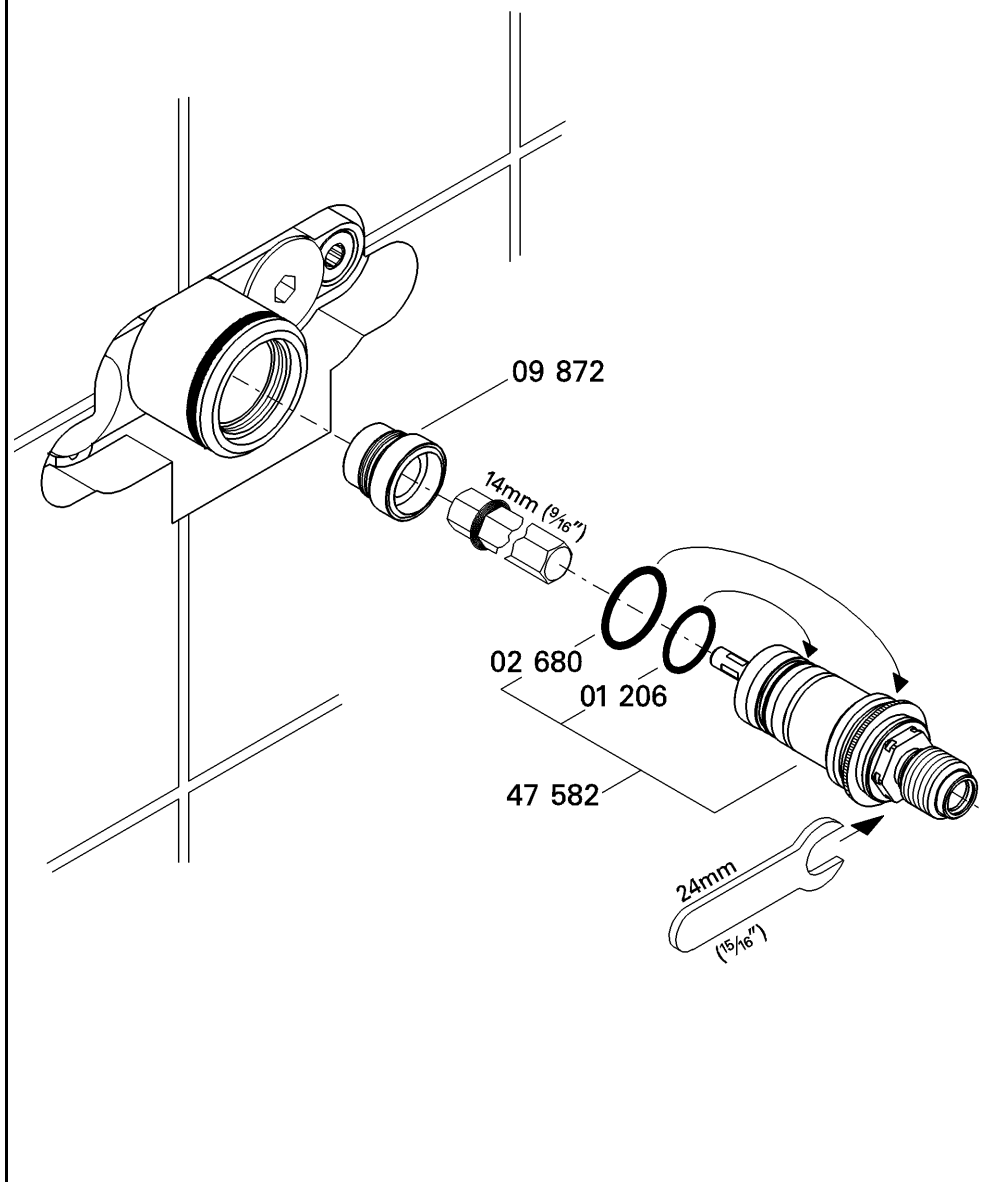

GROHE

WATER TECHNOLOGY

95.465.031/ÄM 30 195/07.99