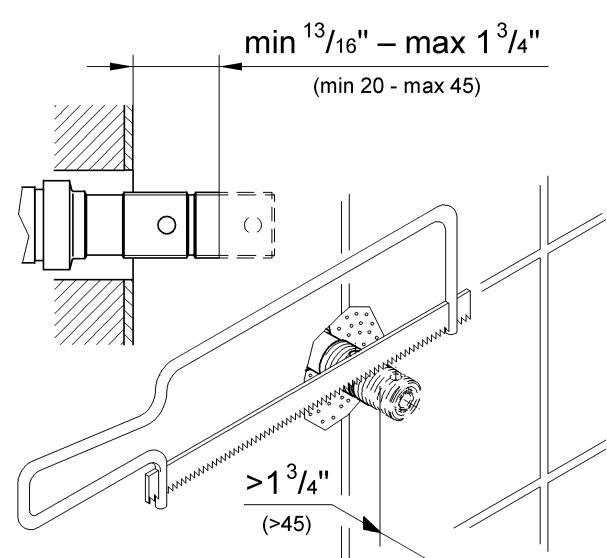

GROHE

WATER TECHNOLOGY

1.

2.

3.

4.

5.

94.079.031/ÄM 84 299/07.02