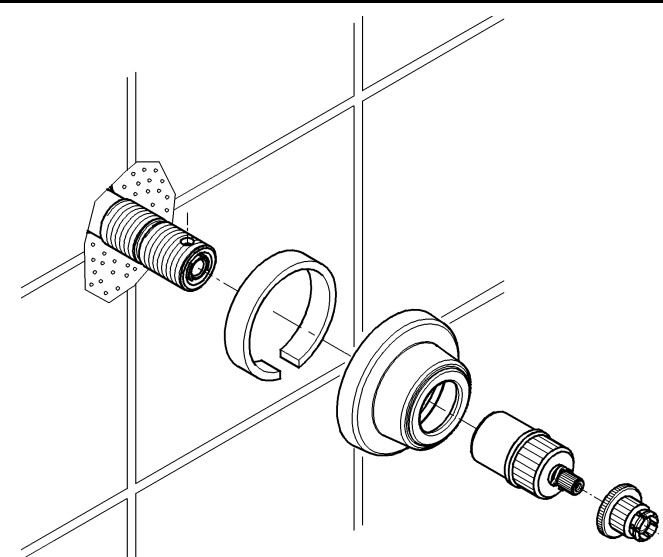

GROHE

WATER TECHNOLOGY

1.

2.

3.

4.

5.

94.079.031/ÄM 84 299/07.02