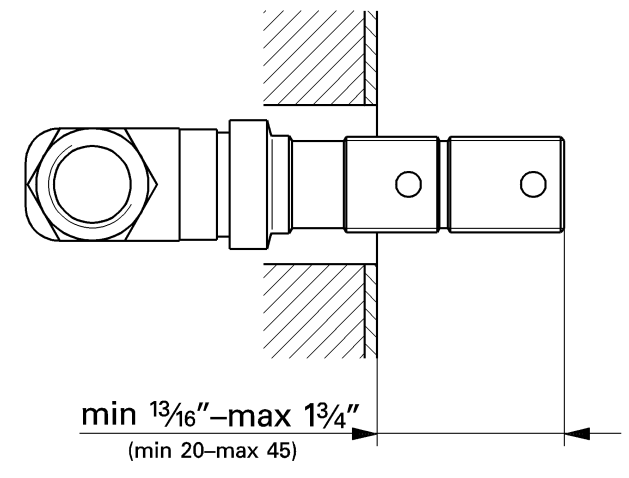

GROHE

WATER TECHNOLOGY

1.

2.

3.

4.

5.

94.079.031/ÄM 84 299/07.02