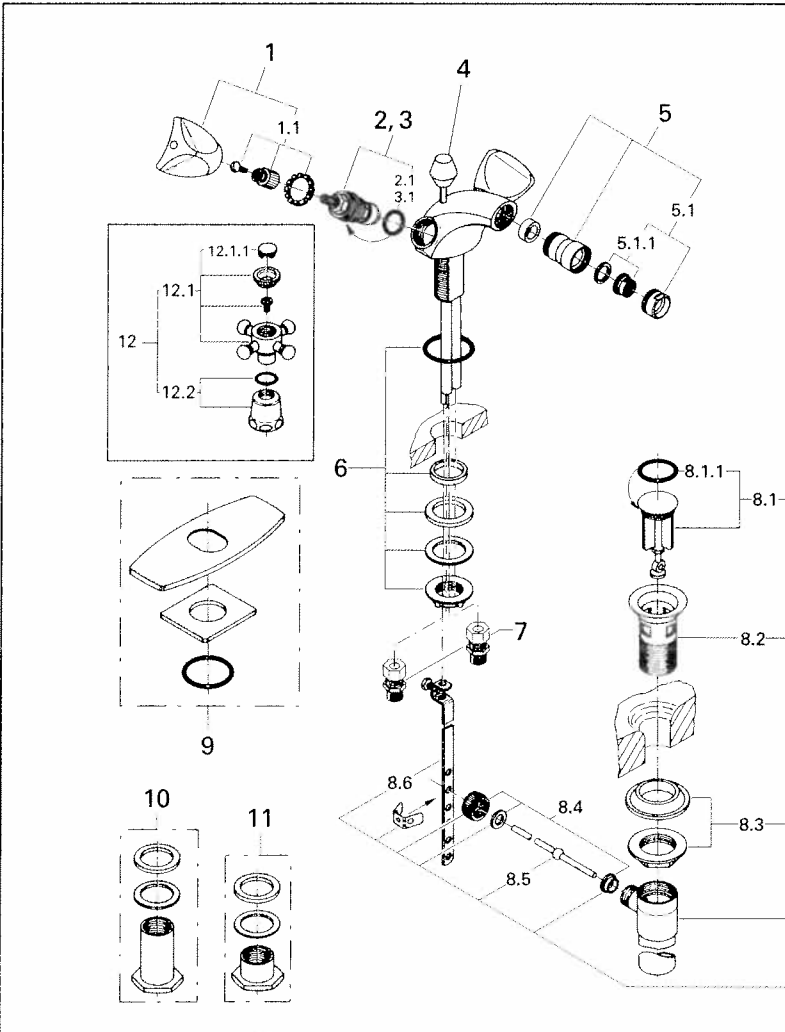

**DESCRIPTION**

**Classic Two-Handle Bidet Centerset**  
 TDL brass handles  
 Ceramic cartridges  
 Pop-up drain

2.5 gpm at 80 psi (9.5 lpm)

10mm supply tubes  
 U.S. adapters included

**Same as above**  
 Less handles\*

**Same as above**  
 Arabesk handles (45.277)

**COLOR**

**Chrome**  
**Polished Brass**  
**White**

**PRODUCT NO.**

**24 435 000**  
**24 435 R00**  
**24 435 L00**

**Chrome**  
**Polished Brass**  
**White**

**24 454 000**  
**24 454 R00**  
**24 454 L00**

**Chrome**  
**Polished Brass**

**24 476 000**  
**24 476 R00**

\*See GROHE price list for handle options

Pos. No.	Spare part Description	Product No.	Pcs.
	<b>24435</b>		
1	TDL handle, neutral	06486	1
1.1	Handle connection set	45001	1
2	Ceramic cartridge 1/2" 90°, right	45625	1
2.1	O-ring	03924	1
3	Ceramic cartridge 1/2" 90°, left	45626	1
4	Lift rod	06073	1
5	Ball joint outlet	13921	1
5.1	Aerator M24x1	13955	1
5.1.1	Aerator set	45220	1
6	Mounting set	45012	1
7	10 mm x 1/2" NPT-MIP	12080	1
8	Pop-up drain	28958	1
8.1	Stopper	45324	1
8.1.1	Stopper O-ring	01147	1
8.2	Flange	01153	1
8.3	Shank nut and bushing	45266	1
8.4	Nut and bushings	45265	1
8.5	Ball rod	45264	1
8.6	Strap with screw	45263	1
12	Arabesk handle complete	45277	1
12.1	Arabesk handle	45678	1
12.1.1	Marking plate (hot)	05091	1
12.1.1	Marking plate (cold)	05092	1
12.2	Cap cartridge Arabesk	45680	1
*	10mm x 1/2" MPT adapter	12080	2
	<b>Special accessories</b>		
9	6" Escutcheon	07542	1
10	2" Extension kit	12925	1
11	1 1/2" Extension kit	12927	1
	6" Euro Escutcheon	07551	1