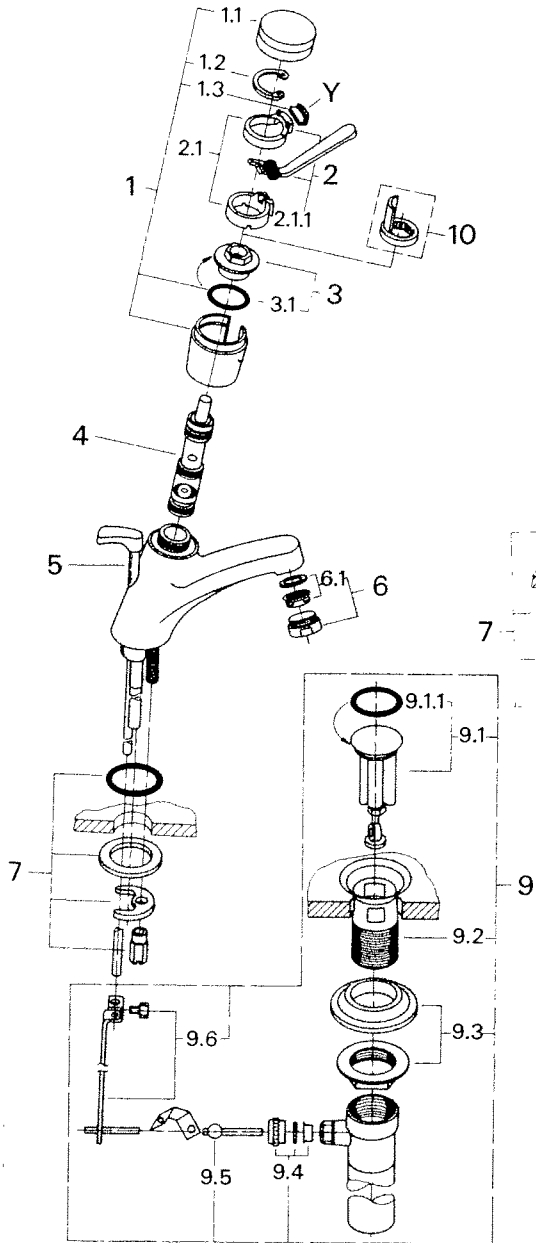

## Euromix Centerset, Single-Handle 33024 and variants *w/ SCREWDRIVE Mounting Set*

Technical Product Information

33 024

33 031  
33 816

# Replacement parts

33 031

33 816

33 024

# Replacement parts

## Technical Product Information

DRG REF	DRG REF	DRG REF	3-5 DRG REF	CII-8 DRG REF	DRG REF	Description	Cat. No.	Packing unit
			1		1	Cap and Head Set (without lever)	46 023	1
					1.1	Cap for Up-scale versions	07 244	1
					1.2	Circlip	05 249	1
					1.3	Clamping piece	03 970	10
			1.3	1.1	2	Lever and Supports	46 026	1
			1.4	1.2	2.1	Lever Supports	46 037	1
					2.1.1	Lever support	05 599	10
			2	2	3	Head Nut with O-Ring	46 022	1
					3.1	Head O-Ring	02 967	5
			3	3	4	Cartridge	07 000	1
			3.1	3.1	4.1	Clip	00 117	5
			3.2	3.2	4.2	Cartridge Washer Set	46 090	1
			4	4	5	Lift Rod	06 078	1
			6	5	6	Flow Regulator	13 955	1
			6.1	5.1	6.1	Flow Regulator Set	45 220	1
			5	6	7	Mounting Set	46 212	1
				1	8	Cap and Head Set (without lever)	46 085	1
			10	9	9	Pop up Waste	28 958	1
			10.1	9.2	9.1	Pop Up Stopper	45 324	1
			10.2	9.1	9.1.1	Stopper O-Ring	01 147	1
				9.3	9.2	Flange	01 153	1
					9.3	Shank Nut and Bushing	45 266	1
					9.4	Nut and Bushings	45 265	1
					9.5	Ball Rod	45 264	1
					9.6	Strap with Screw	45 263	1
			11		10	Temp. Limit Ring (Opt.)	00 069	1
					11	Temp. Limit Ring (Opt.)	05 904	1