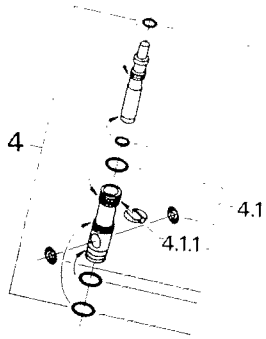

Replacement parts

33 031