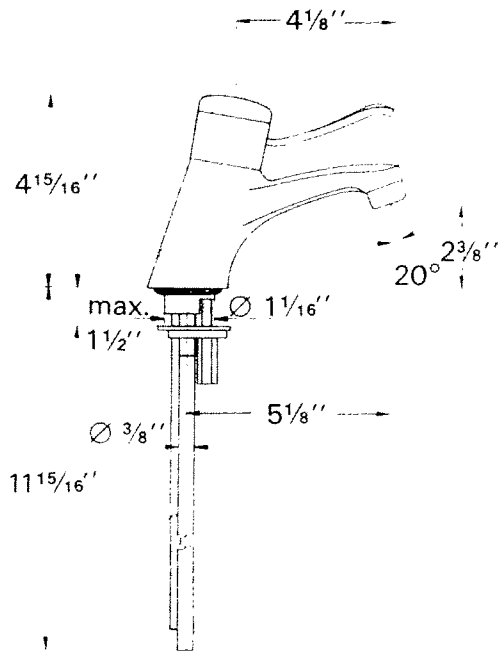

## Euromix Centerset, Single-Handle 33024 and variants *w/ SCREWDRIVE Mounting Set*

Technical Product Information

33 024

33 031  
33 816

# Replacement parts

33 031

33 816

33 024

## Technical Product Information

DRG REF	DRG REF	DRG REF	3-5 DRG REF	CII-8 DRG REF	DRG REF	Description	Cat. No.	Packing unit
			1		1	Cap and Head Set (without lever)	46 023	1
					1.1	Cap for Up-scale versions	07 244	1
					1.2	Circlip	05 249	1
					1.3	Clamping piece	03 970	10
			1.3	1.1	2	Lever and Supports	46 026	1
			1.4	1.2	2.1	Lever Supports	46 037	1
					2.1.1	Lever support	05 599	10
			2	2	3	Head Nut with O-Ring	46 022	1
					3.1	Head O-Ring	02 967	5
			3	3	4	Cartridge	07 000	1
			3.1	3.1	4.1	Clip	00 117	5
			3.2	3.2	4.2	Cartridge Washer Set	46 090	1
			4	4	5	Lift Rod	06 078	1
			6	5	6	Flow Regulator	13 955	1
			6.1	5.1	6.1	Flow Regulator Set	45 220	1
			5	6	7	Mounting Set	46 212	1
				1	8	Cap and Head Set (without lever)	46 085	1
			10	9	9	Pop up Waste	28 958	1
			10.1	9.2	9.1	Pop Up Stopper	45 324	1
			10.2	9.1	9.1.1	Stopper O-Ring	01 147	1
				9.3	9.2	Flange	01 153	1
					9.3	Shank Nut and Bushing	45 266	1
					9.4	Nut and Bushings	45 265	1
					9.5	Ball Rod	45 264	1
					9.6	Strap with Screw	45 263	1
			11		10	Temp. Limit Ring (Opt.)	00 069	1
					11	Temp. Limit Ring (Opt.)	05 904	1