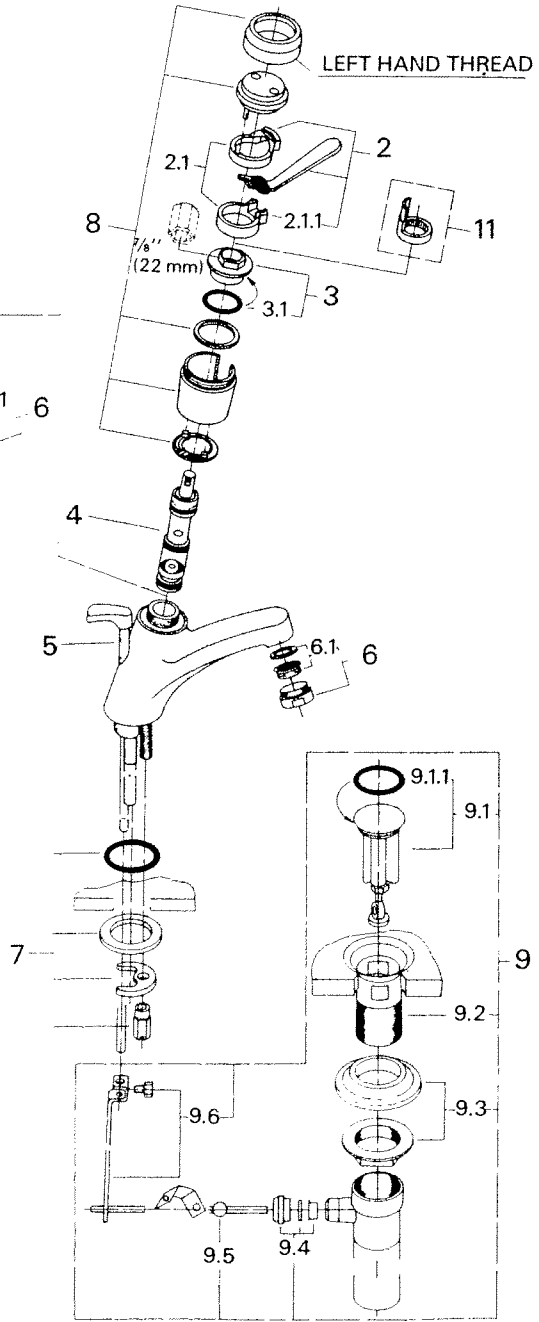

## Euromix Centerset, Single-Handle 33024 and variants *w/ SCREWDRIVE Mounting Set*

Technical Product Information

33 024

33 031  
33 816

# Replacement parts

33 031

33 816

33 024

# Replacement parts

## Technical Product Information

DRG REF	DRG REF	DRG REF	3-5 DRG REF	CII-8 DRG REF	DRG REF	Description	Cat. No.	Packing unit
			1		1	Cap and Head Set (without lever)	46 023	1
					1.1	Cap for Up-scale versions	07 244	1
					1.2	Circlip	05 249	1
					1.3	Clamping piece	03 970	10
			1.3	1.1	2	Lever and Supports	46 026	1
			1.4	1.2	2.1	Lever Supports	46 037	1
					2.1.1	Lever support	05 599	10
			2	2	3	Head Nut with O-Ring	46 022	1
					3.1	Head O-Ring	02 967	5
			3	3	4	Cartridge	07 000	1
			3.1	3.1	4.1	Clip	00 117	5
			3.2	3.2	4.2	Cartridge Washer Set	46 090	1
			4	4	5	Lift Rod	06 078	1
			6	5	6	Flow Regulator	13 955	1
			6.1	5.1	6.1	Flow Regulator Set	45 220	1
			5	6	7	Mounting Set	46 212	1
				1	8	Cap and Head Set (without lever)	46 085	1
			10	9	9	Pop up Waste	28 958	1
			10.1	9.2	9.1	Pop Up Stopper	45 324	1
			10.2	9.1	9.1.1	Stopper O-Ring	01 147	1
				9.3	9.2	Flange	01 153	1
					9.3	Shank Nut and Bushing	45 266	1
					9.4	Nut and Bushings	45 265	1
					9.5	Ball Rod	45 264	1
					9.6	Strap with Screw	45 263	1
			11		10	Temp. Limit Ring (Opt.)	00 069	1
					11	Temp. Limit Ring (Opt.)	05 904	1