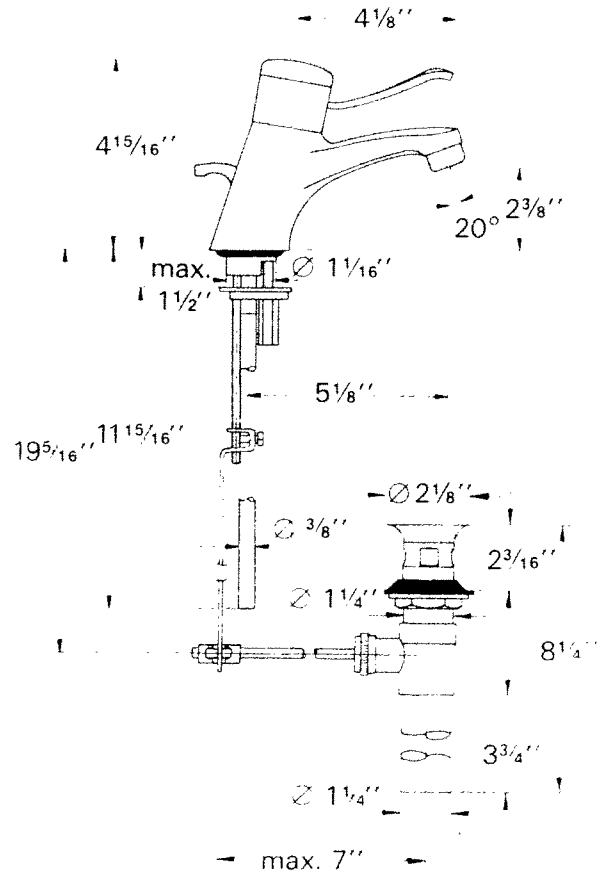

## Euromix Centerset, Single-Handle 33024 and variants *w/ SCREWDRIVE Mounting Set*

Technical Product Information

33 024

33 031  
33 816

# Replacement parts

33 031

33 816

33 024