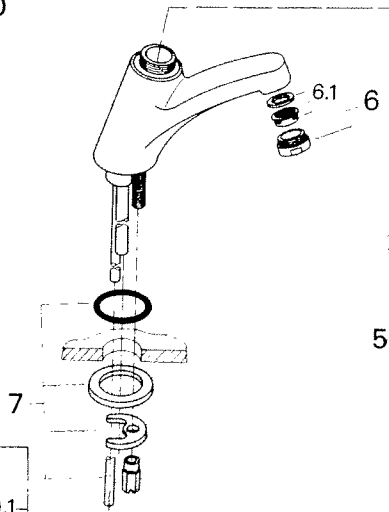

# Replacement parts

## Technical Product Information

DRG REF	DRG REF	DRG REF	3-5 DRG REF	CII-8 DRG REF	DRG REF	Description	Cat. No.	Packing unit
			1		1	Cap and Head Set (without lever)	46 023	1
					1.1	Cap for Up-scale versions	07 244	1
					1.2	Circlip	05 249	1
					1.3	Clamping piece	03 970	10
			1.3	1.1	2	Lever and Supports	46 026	1
			1.4	1.2	2.1	Lever Supports	46 037	1
					2.1.1	Lever support	05 599	10
			2	2	3	Head Nut with O-Ring	46 022	1
					3.1	Head O-Ring	02 967	5
			3	3	4	Cartridge	07 000	1
			3.1	3.1	4.1	Clip	00 117	5
			3.2	3.2	4.2	Cartridge Washer Set	46 090	1
			4	4	5	Lift Rod	06 078	1
			6	5	6	Flow Regulator	13 955	1
			6.1	5.1	6.1	Flow Regulator Set	45 220	1
			5	6	7	Mounting Set	46 212	1
				1	8	Cap and Head Set (without lever)	46 085	1
			10	9	9	Pop up Waste	28 958	1
			10.1	9.2	9.1	Pop Up Stopper	45 324	1
			10.2	9.1	9.1.1	Stopper O-Ring	01 147	1
				9.3	9.2	Flange	01 153	1
					9.3	Shank Nut and Bushing	45 266	1
					9.4	Nut and Bushings	45 265	1
					9.5	Ball Rod	45 264	1
					9.6	Strap with Screw	45 263	1
			11		10	Temp. Limit Ring (Opt.)	00 069	1
					11	Temp. Limit Ring (Opt.)	05 904	1