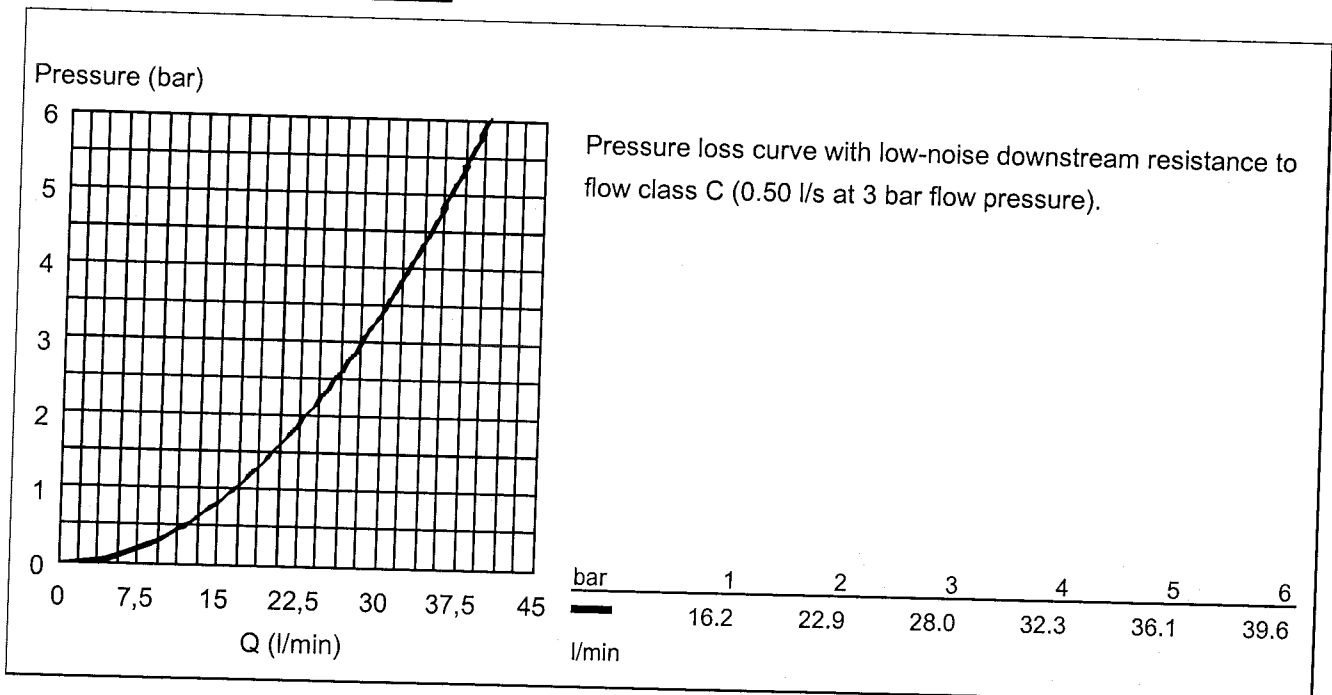

**GROHE Arabesk**  
**25 405 Bath / shower mixer 1/2"**  
*Description / Flowchart*

**Bath / shower mixer 1/2"**  
 wall mounted  
 cross handles  
 with shower set  
 consisting of:  
 handshower  
 handshower bracket  
 metal shower hose  
 Min. recommended pressure 0.1 bar  
 Balanced hot and cold supplies

chrome

25 405

**Arabesk**  
**25 405 Bath / shower mixer 1/2"**  
 Spareparts (chrome)

Pos.-No.	Description	Order-No.	Unit
1	Arabesk handle 1/2"	45277 000	1
1.1	Handle 1/2"	45678 000	1
1.1.1	Marking piece, warm/cold	45679 000	1
1.2	Shield for cross handle	45680 000	1
2	Headpart 1/2"	07146 000	1
2.1	O-Ring Ø6 x Ø2	01283 00M	20
2.2	O-Ring Ø18,2 x Ø1,7	03924 00M	10
2.3	Sealing washer	05291 00M	50
2.4	Fixing nut	05292 00M	50
3	Screw joint	45044 000	1
3.1	O-Ring Ø15 x Ø2	03119 00M	10
4	S-union	12001 000	1