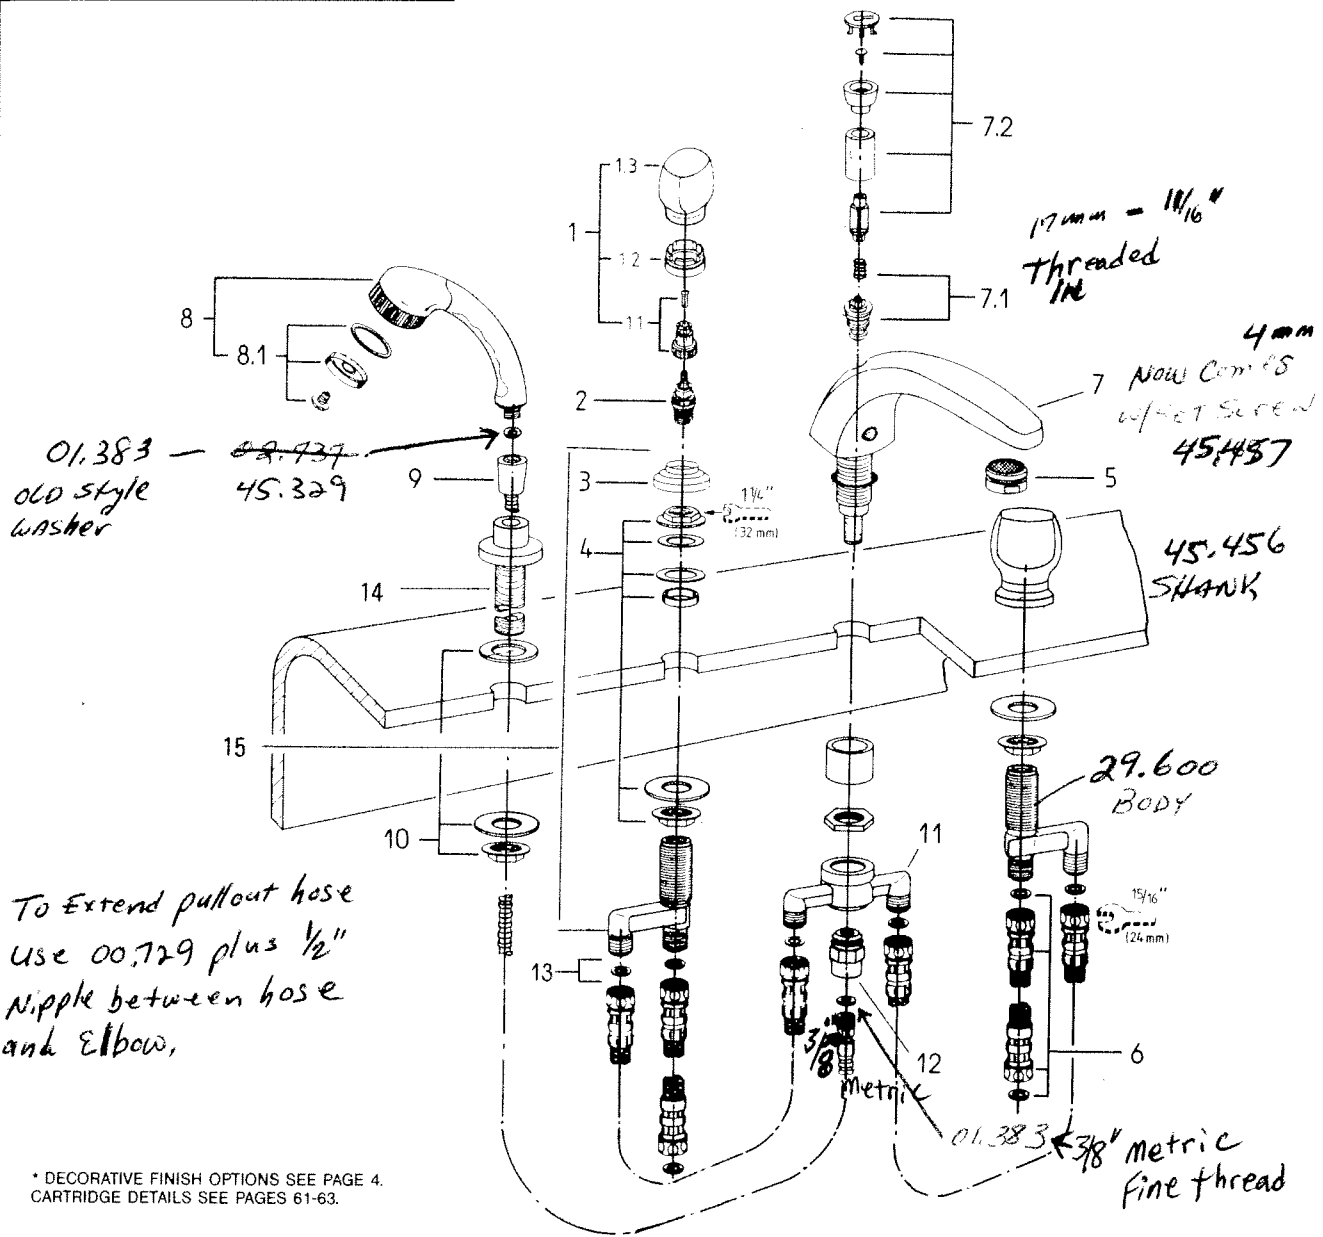

Exquisit ROMAN TUB FILLER WITH PERSONAL HAND SHOWER

Exquisit Roman Tub Filler with Personal Hand Shower, 79" Hose, Ceramic Cartridges, Flexible Connections, 9" Diverter Spout, Brass Handles, 1/2" Valves.

25.622*

~~soon to be 3/4" valve~~ * 7/7/95 Back to 1/2"
if 3/4" = See pg 49

* DECORATIVE FINISH OPTIONS SEE PAGE 4. CARTRIDGE DETAILS SEE PAGES 61-63.

Drg Ref	Description	Cat. No.	Pkg. Unit	Drg Ref	Description	Cat. No.	Pkg. Unit
1	Exquisit handles, (Pair)	18.994*	1	7.1	Diverter cartridge	45.187	1
1.1	Handle connection set	45.186	1	7.2	Diverter knob	45.225*	1
1.2	Exquisit handle ring (Pair)	18.992*	1	8	Adjustable hand shower	28.453*	1
1.3	Handle only (Each)	00.790*	1	8.1	Spray set	45.114	1
2	Ceramic cartridge (right turn)	45.140	1	9	Hand shower hose, 79"	28.158*	1
2	Ceramic cartridge (left turn)	45.138	1	10	Hand shower mounting set	45.237	1
3	Flange	45.223*	1	11	Mounting tee	00.672	1
4	Mounting set valve	45.236	1	12	Mounting plug	00.673	1
5	Flow regulator	13.939	1	13	Fiber washer	01.389	1
6	Connection hose	45.170	1	14	Hand Shower Holder	00.697	1
7	Spout	13.621*	1	15	Exquisit Side Valve	29.600	1

COMPLETE HAND SHOWER SET
29.160

Tub/Showers & Accessories