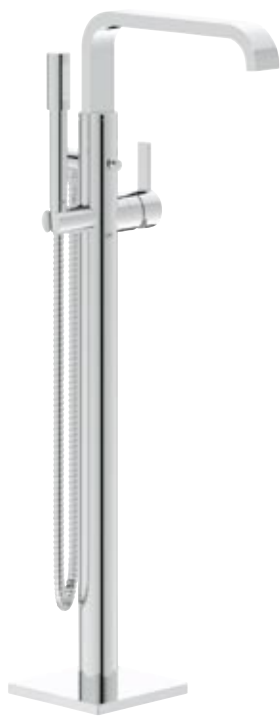

Floor-Mounted Tub Spouts/Fillers

Floor-Mounted Tub Spouts

13 245 000
Veris™
floorstanding tub spout ¹
GROHE StarLight® chrome
Mixing valve sold separately

13 218 000
GROHE Allure
floorstanding tub spout ¹
GROHE StarLight® chrome
Mixing valve sold separately

13 228 001
Atrio® 7°
floorstanding tub spout ¹
GROHE StarLight® chrome
Mixing valve sold separately

13 216 001
Atrio®
floorstanding tub spout ¹
GROHE StarLight® chrome
Mixing valve sold separately

Floor-Mounted Tub Fillers

(includes integrated mixing valve)

32 225 000
Veris™
floorstanding tub filler^{2*}
with personal hand shower
GROHE StarLight® chrome

32 755 000
GROHE Allure
floorstanding tub filler^{2*}
with personal hand shower
GROHE StarLight® chrome

32 227 001
Atrio® 7°
floorstanding tub filler^{2*}
with personal hand shower
GROHE StarLight® chrome

¹ Requires rough-in set 29 038 sold separately.

² Requires rough-in set 45 998 sold separately.

* To be installed in accordance with local plumbing codes.